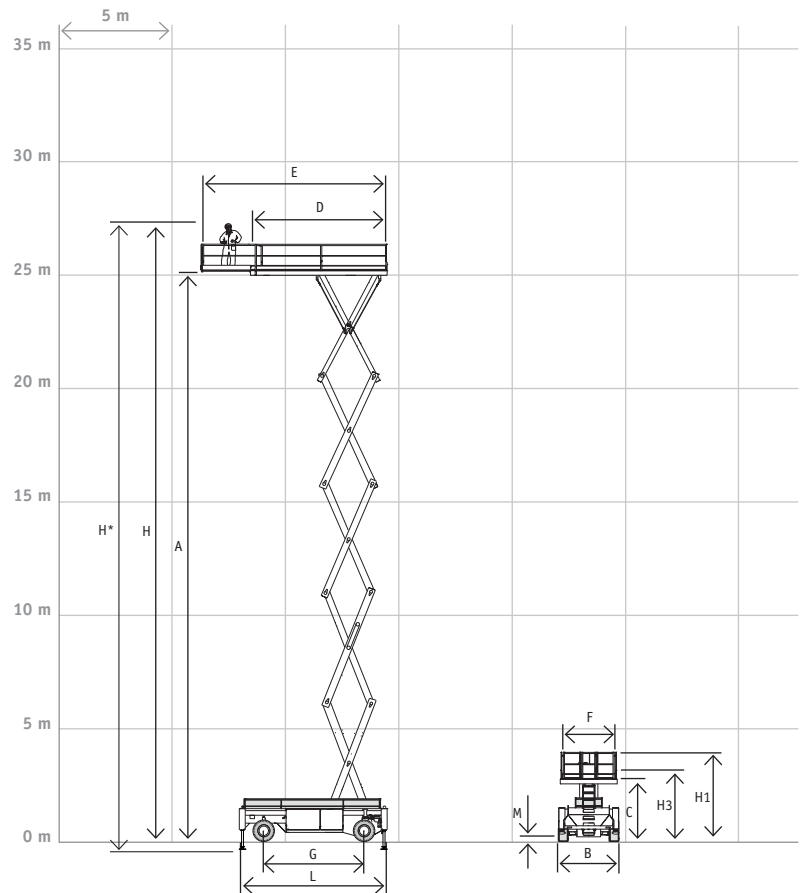

KENMERKEN / FEATURES / MARKMALE

HL-275 D27 4WD/P/N	
H (max.)	± 27.20 m
H* (max.)	± 27.50 m
A (max.)	± 25.20 m
C (min.)	2.75 m
DxF (min.)	6.15 x 2.50 m
ExF (max.)	8.25 x 2.50 m
H1	3.89 m
H3	3.13 m
LxB	6.57 x 2.65 m
G	4.50 m
M	195 mm
∅ D	± 7.65 m
 (max.)	1.000 kg (4 pers. + 680kg)
 (max.)	1.000 kg (4 pers. + 680kg)
 (sec.)	120/105 sec.
	4.2 km/h
	0.5 km/h
	15 x 19.5
 (max.)	± 30%
	Diesel 48 - 52 kW
	21.910 kg