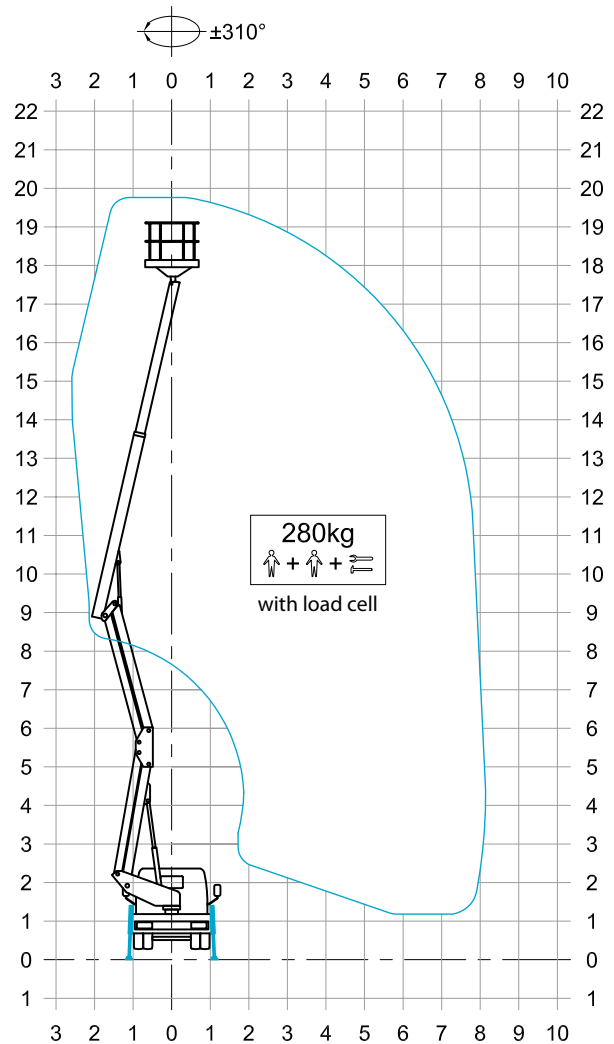

## DIMENSIONS

\* outreach and height max values and repeatability can change within ± 3% due to manufacturing variation and working condition.