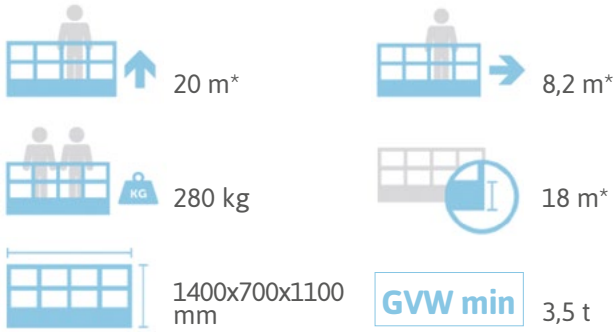

SPECIFICATION

CTEZED 20.3 HN